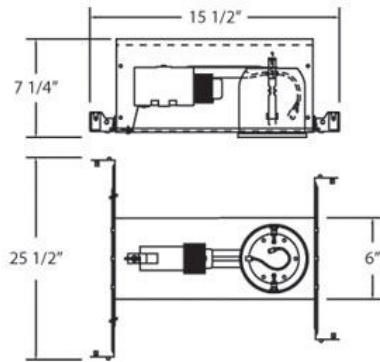

TEIN, 3-INCH HALOGEN INSULATED HOUSING

PRODUCT DETAILS

No.	:	TEIN-325
Length	:	15.5"
Width	:	25.5"
Height	:	7.25"

LIGHT SOURCE DETAILS

Number of Bulbs	:	1
Light Source	:	Halogen
Light Source Type	:	MR16
Input Voltage	:	120V
Bulb Voltage	:	12V
Socket Type	:	GU5.3
Wattage	:	50W
Total Wattage	:	50W
Bulb Included	:	No
Dimmable	:	Yes

Options Available

ITEM NO.	FINISH	SHADE
TEIN-325		

TECHNICAL DETAILS

Approval	:	
Cut Hole Diameter	:	3.5"

PROJECT INFORMATION

Job Name: Date: Type:

Comments: