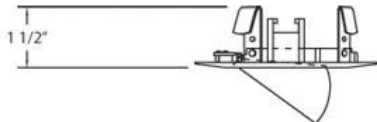

TE98, TRIM, 3 1/4IN RETRACTABLE

PRODUCT DETAILS

No.	:	TE98-01
Product Color	:	BLACK
Diameter	:	3.875"
Height	:	1.5"

LIGHT SOURCE DETAILS

Number of Bulbs	:	1 / 1
Light Source	:	Halogen / Halogen
Light Source Type	:	MR16 / GU10
Input Voltage	:	120 / 120V
Bulb Voltage	:	12 / 120V
Socket Type	:	/
Wattage	:	50 / 50W
Total Wattage	:	50 / 50W
Bulb Included	:	No / No
Dimmable	:	Yes / Yes

Options Available

ITEM NO.	FINISH	SHADE
TE98-01	BLACK	
TE98-02	WHITE	
TE98-03	GOLD	
TE98-04	SATIN NICKEL	
TE98-05	CHROME	
TE98-06	ANTIQUÉ BRASS	
TE98-08	SATIN COPPER	
TE98-09	BRONZE	

TECHNICAL DETAILS

Approval	:	
Beam Angle	:	50
Cut Hole Diameter	:	3.375"