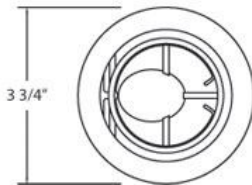

TE98, TRIM, 3 1/4IN RETRACTABLE

PRODUCT DETAILS

No.	:	TE98-01
Product Color	:	BLACK
Diameter	:	3.875"
Height	:	1.5"

LIGHT SOURCE DETAILS

Number of Bulbs	:	1 / 1
Light Source	:	Halogen / Halogen
Light Source Type	:	MR16 / GU10
Input Voltage	:	120 / 120V
Bulb Voltage	:	12 / 120V
Socket Type	:	/
Wattage	:	50 / 50W
Total Wattage	:	50 / 50W
Bulb Included	:	No / No
Dimmable	:	Yes / Yes

Options Available

ITEM NO.	FINISH	SHADE
TE98-01	BLACK	
TE98-02	WHITE	
TE98-03	GOLD	
TE98-04	SATIN NICKEL	
TE98-05	CHROME	
TE98-06	ANTIQUÉ BRASS	
TE98-08	SATIN COPPER	
TE98-09	BRONZE	

TECHNICAL DETAILS

Approval	:	
Beam Angle	:	50
Cut Hole Diameter	:	3.375"