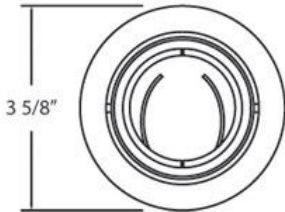

PROJECT INFORMATION

Job Name: Date: Type:

Comments: