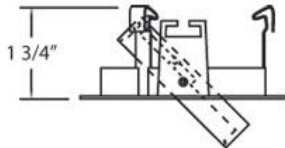

PROJECT INFORMATION

Job Name: Date: Type:

Comments: