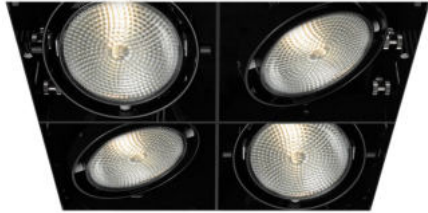

TE224B, 4-LIGHT, TRIMLESS MULTIPLE RECESSED, PAR30

PRODUCT DETAILS

No.	:	TE224B-01
Product Color	:	BLACK
Shade / Accent Colour	:	BLACK
Length	:	12.6875"
Width	:	12.6875"
Height	:	8.625"

LIGHT SOURCE DETAILS

Number of Bulbs	:	4
Light Source	:	Incandescent
Light Source Type	:	PAR30
Input Voltage	:	120V
Bulb Voltage	:	120V
Socket Type	:	E26
Wattage	:	75W
Total Wattage	:	300W
Bulb Included	:	No
Dimmable	:	Yes

Options Available

ITEM NO.	FINISH	SHADE
TE224B-01	BLACK	BLACK
TE224B-02	WHITE	WHITE

TECHNICAL DETAILS

Location	:	DRY
Approval	:	
Horizontal Adjustment	:	35
Cut Hole Length	:	11.625"
Cut Hole Width	:	11.625"