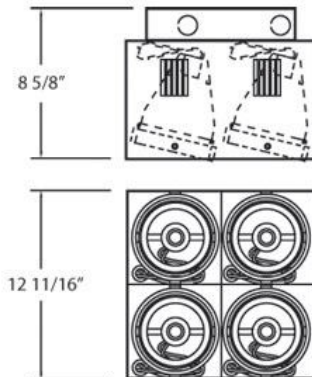

TE224B, 4-LIGHT, TRIMLESS MULTIPLE RECESSED, PAR30

PRODUCT DETAILS

No.	:	TE224B-01
Product Color	:	BLACK
Shade / Accent Colour	:	BLACK
Length	:	12.6875"
Width	:	12.6875"
Height	:	8.625"

LIGHT SOURCE DETAILS

Options Available

ITEM NO.	FINISH	SHADE
TE224B-01	BLACK	BLACK
TE224B-02	WHITE	WHITE

TECHNICAL DETAILS

Location	:	DRY
Approval	:	
Horizontal Adjustment	:	35
Cut Hole Length	:	11.625"
Cut Hole Width	:	11.625"