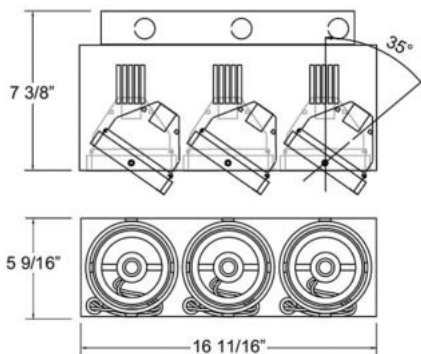

TE223, 3-LIGHT, TRIMLESS MULTIPLE RECESSED, PAR30

PRODUCT DETAILS

No.	:	TE223-01
Product Color	:	BLACK
Shade / Accent Colour	:	BLACK
Length	:	16.875"
Width	:	5.8125"
Height	:	7.875"

LIGHT SOURCE DETAILS

Number of Bulbs	:	3
Light Source	:	Incandescent
Light Source Type	:	PAR30
Input Voltage	:	120V
Bulb Voltage	:	120V
Socket Type	:	E26
Wattage	:	75W
Total Wattage	:	225W
Bulb Included	:	No
Dimmable	:	Yes

Options Available

ITEM NO.	FINISH	SHADE
TE223-01	BLACK	BLACK
TE223-02	WHITE	WHITE

TECHNICAL DETAILS

Location	:	DRY
Approval	:	
Horizontal Adjustment	:	35
Cut Hole Length	:	17"
Cut Hole Width	:	6"

PROJECT INFORMATION