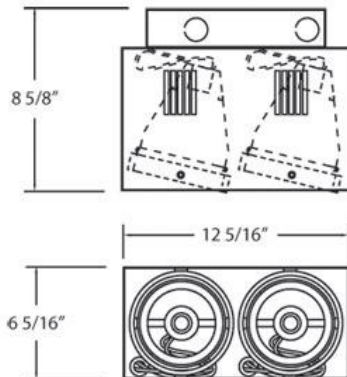

TE222, 2-LIGHT, TRIMLESS MULTIPLE RECESSED, PAR30

PRODUCT DETAILS

No.	:	TE222-01
Product Color	:	BLACK
Length	:	11.4375"
Width	:	5.8125"
Height	:	7.875"

LIGHT SOURCE DETAILS

Number of Bulbs	:	2
Light Source	:	Incandescent
Light Source Type	:	PAR30
Input Voltage	:	120V
Bulb Voltage	:	120V
Socket Type	:	E26
Wattage	:	75W
Total Wattage	:	150W
Bulb Included	:	No
Dimmable	:	Yes

Options Available

ITEM NO.	FINISH	SHADE
TE222-01	BLACK	
TE222-02	WHITE	

TECHNICAL DETAILS

Location	:	DRY
Approval	:	
Horizontal Adjustment	:	35
Cut Hole Length	:	11.563"
Cut Hole Width	:	6"

PROJECT INFORMATION