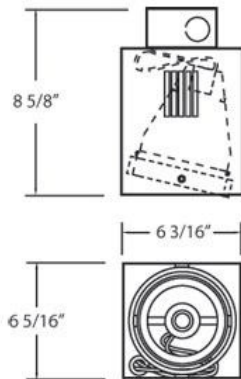

TE221, 1-LIGHT, TRIMLESS MULTIPLE RECESSED, PAR30

PRODUCT DETAILS

No.	:	TE221-01
Product Color	:	BLACK
Length	:	5.8125"
Width	:	5.8125"
Height	:	7.875"

LIGHT SOURCE DETAILS

Number of Bulbs	:	1
Light Source	:	Incandescent
Light Source Type	:	PAR30
Input Voltage	:	120V
Bulb Voltage	:	120V
Socket Type	:	E26
Wattage	:	75W
Total Wattage	:	75W
Bulb Included	:	No
Dimmable	:	Yes

Options Available

ITEM NO.	FINISH	SHADE
TE221-01	BLACK	
TE221-02	WHITE	

TECHNICAL DETAILS

Location	:	DRY
Approval	:	
Cut Hole Length	:	6"
Cut Hole Width	:	6"

PROJECT INFORMATION

 Job Name: Date: Type:

 Comments: