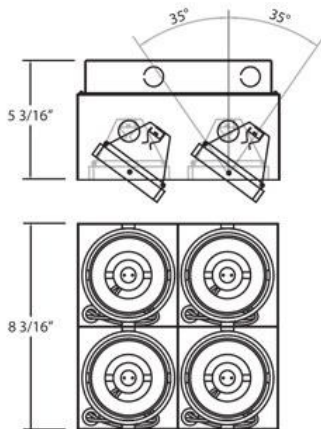

TE214BGU10, 4-LIGHT GU10 TRIMLESS MULTIPLE RECESS

PRODUCT DETAILS

No.	:	TE214BGU10-01
Product Color	:	BLACK
Length	:	8.1875"
Width	:	8.1875"
Height	:	5.1875"

LIGHT SOURCE DETAILS

Number of Bulbs	:	4
Light Source	:	Halogen
Light Source Type	:	GU10
Input Voltage	:	120V
Bulb Voltage	:	120V
Socket Type	:	GU10
Wattage	:	50W
Total Wattage	:	200W
Bulb Included	:	No
Dimmable	:	Yes

Options Available

ITEM NO.	FINISH	SHADE
TE214BGU10-01	BLACK	
TE214BGU10-02	WHITE	

TECHNICAL DETAILS

Location	:	DRY
Approval	:	
Horizontal Adjustment	:	35
Cut Hole Length	:	8.563"
Cut Hole Width	:	8.563"

PROJECT INFORMATION