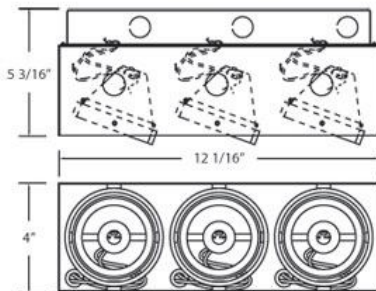

### PRODUCT DETAILS

No.	:	TE213TR-01
Product Color	:	BLACK
Length	:	12.0625"
Width	:	4"
Height	:	5.25"

### LIGHT SOURCE DETAILS

Number of Bulbs	:	3
Light Source	:	Halogen
Light Source Type	:	MR16
Input Voltage	:	120V
Bulb Voltage	:	12V
Socket Type	:	GU5.3
Wattage	:	50W
Total Wattage	:	150W
Bulb Included	:	No
Dimmable	:	Yes

### TECHNICAL DETAILS

Location	:	DRY
Approval	:	
Horizontal Adjustment	:	35
Cut Hole Length	:	12.375"
Cut Hole Width	:	4.188"