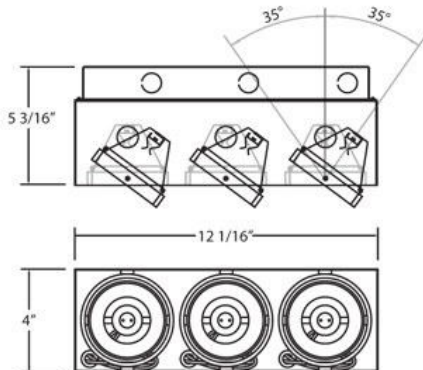

TE213GU10, 3-LIGHT GU10 TRIMLESS MULTIPLE RECESS

PRODUCT DETAILS

No.	:	TE213GU10-01
Product Color	:	BLACK
Length	:	12.0625"
Width	:	4"
Height	:	5.1875"

LIGHT SOURCE DETAILS

Number of Bulbs	:	3
Light Source	:	Halogen
Light Source Type	:	GU10
Input Voltage	:	120V
Bulb Voltage	:	120V
Socket Type	:	GU10
Wattage	:	50W
Total Wattage	:	150W
Bulb Included	:	No
Dimmable	:	Yes

Options Available

ITEM NO.	FINISH	SHADE
TE213GU10-01	BLACK	
TE213GU10-02	WHITE	

TECHNICAL DETAILS

Location	:	DRY
Approval	:	
Horizontal Adjustment	:	35
Cut Hole Length	:	12.375"
Cut Hole Width	:	4.188"

PROJECT INFORMATION