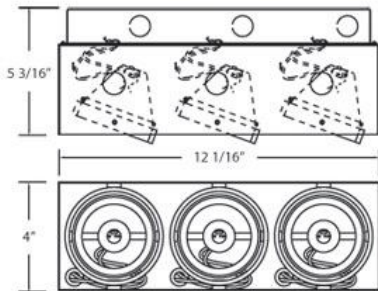

TE213, 3-LIGHT, TRIMLESS MULTIPLE RECESSED, MR16

PRODUCT DETAILS

No. : TE213-01
 Product Color : BLACK
 Length : 12.0625"
 Width : 4"
 Height : 5.1875"

LIGHT SOURCE DETAILS

Number of Bulbs : 3
 Light Source : Halogen
 Light Source Type : MR16
 Input Voltage : 120V
 Bulb Voltage : 12V
 Socket Type : GU5.3
 Wattage : 50W
 Total Wattage : 150W
 Bulb Included : No
 Dimmable : Yes

Options Available

ITEM NO.	FINISH	SHADE
TE213-01	BLACK	
TE213-02	WHITE	

TECHNICAL DETAILS

Location : DRY
 Approval : 
 Horizontal Adjustment : 35
 Cut Hole Length : 12.375"
 Cut Hole Width : 4.188"

PROJECT INFORMATION