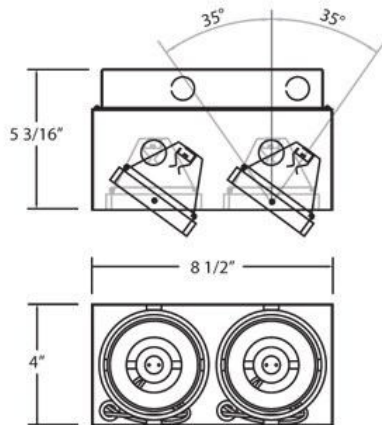

TE212GU10, 2-LIGHT GU10 TRIMLESS MULTIPLE RECESS

PRODUCT DETAILS

No.	:	TE212GU10-01
Product Color	:	BLACK
Length	:	8.25"
Width	:	4"
Height	:	6.75"
Weight	:	3lbs

LIGHT SOURCE DETAILS

Number of Bulbs	:	2
Light Source	:	Halogen
Light Source Type	:	GU10
Input Voltage	:	120V
Bulb Voltage	:	120V
Socket Type	:	GU10
Wattage	:	50W
Total Wattage	:	100W
Bulb Included	:	No
Dimmable	:	Yes

Options Available

ITEM NO.	FINISH	SHADE
TE212GU10-01	BLACK	
TE212GU10-02	WHITE	

TECHNICAL DETAILS

Location Approval	:	DRY
	:	
Horizontal Adjustment	:	35
Cut Hole Length	:	8.563"
Cut Hole Width	:	4.188"

PROJECT INFORMATION