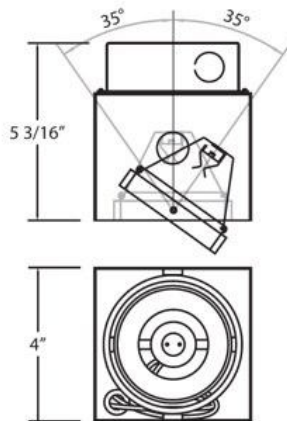

### PRODUCT DETAILS

No.	:	TE211-01
Product Color	:	BLACK
Length	:	4"
Width	:	4"
Height	:	5.1875"
Weight	:	2lbs

### TECHNICAL DETAILS

Location	:	DRY
Approval	:	
Horizontal Adjustment	:	35
Cut Hole Length	:	4.188"
Cut Hole Width	:	4.188"