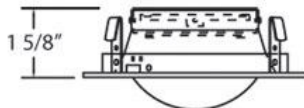

### TECHNICAL DETAILS

Location	:	DAMP
Approval	:	
Cut Hole Diameter	:	3.375"