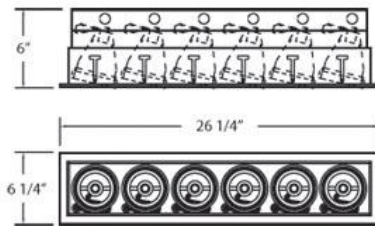

TE166A, 6-LIGHT, MULTIPLE RECESSED, PAR20

PRODUCT DETAILS

No.	:	TE166A-01
Product Color	:	BLACK
Shade / Accent Colour	:	BLACK
Length	:	26.25"
Width	:	6.25"
Height	:	6"

LIGHT SOURCE DETAILS

Number of Bulbs	:	6
Light Source	:	Incandescent
Light Source Type	:	PAR20
Input Voltage	:	120V
Bulb Voltage	:	120V
Socket Type	:	E26
Wattage	:	50W
Total Wattage	:	300W
Bulb Included	:	No
Dimmable	:	Yes

TECHNICAL DETAILS

Location	:	DRY
Approval	:	
Horizontal Adjustment	:	35
Cut Hole Length	:	25.313"
Cut Hole Width	:	5.125"

Options Available

ITEM NO.	FINISH	SHADE
TE166A-01	BLACK	BLACK
TE166A-02	WHITE	BLACK
TE166A-0N	PLATINUM	BLACK
TE166A-22	WHITE	WHITE