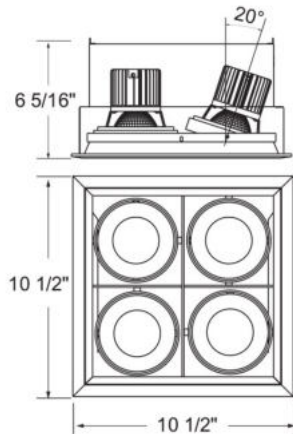

TE134BLED, 4-LIGHT SQUARE MULTIPLE, 4x15W, WHT/WHT

PRODUCT DETAILS

No.	:	TE164BLED-40-4-01
Product Color	:	BLACK
Shade / Accent Colour	:	BLACK
Length	:	10.5"
Width	:	10.5"
Height	:	6.3125"
Weight	:	11lbs

ITEM NO.	FINISH	SHADE
TE164BLED-40-4-01	BLACK	BLACK
TE164BLED-40-4-02	WHITE	BLACK
TE164BLED-40-4-22	WHITE	WHITE

TECHNICAL DETAILS

Location	:	DRY
Approval	:	
Title 24	:	Yes
Beam Angle	:	40
Cut Hole Length	:	9.5"
Cut Hole Width	:	9.5"