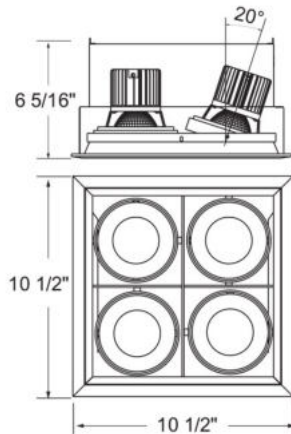

### PRODUCT DETAILS

No.	:	TE164BLED-40-2-01
Product Color	:	BLACK
Shade / Accent Colour	:	BLACK
Length	:	10.5"
Width	:	10.5"
Height	:	6.3125"
Weight	:	11lbs

### TECHNICAL DETAILS

Location	:	DRY
Approval	:	
Title 24	:	Yes
Beam Angle	:	20
Cut Hole Length	:	9.5"
Cut Hole Width	:	9.5"