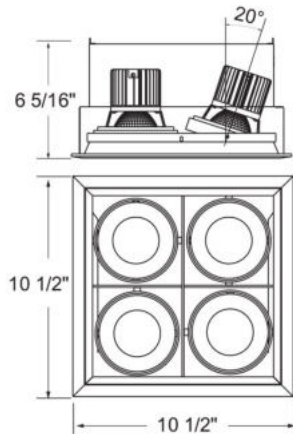

TE164BLED, 4-LIGHT SQUARE MULTIPLE, 4x15W, WHT/WHT

PRODUCT DETAILS

No.	:	TE164BLED-35-4-01
Product Color	:	BLACK
Shade / Accent Colour	:	BLACK
Length	:	10.5"
Width	:	10.5"
Height	:	6.3125"
Weight	:	11lbs

ITEM NO.	FINISH	SHADE
TE164BLED-35-4-01	BLACK	BLACK
TE164BLED-35-4-02	WHITE	BLACK
TE164BLED-35-4-22	WHITE	WHITE

TECHNICAL DETAILS

Location	:	DRY
Approval	:	
Title 24	:	Yes
Beam Angle	:	40
Cut Hole Length	:	9.5"
Cut Hole Width	:	9.5"