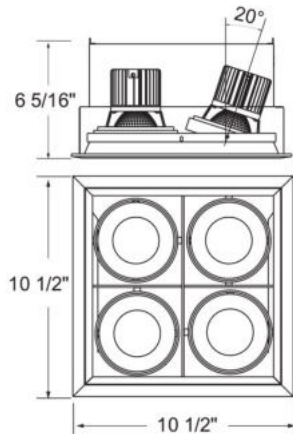

### PRODUCT DETAILS

No.	:	TE164BLED-35-2-01
Product Color	:	BLACK
Shade / Accent Colour	:	BLACK
Length	:	10.5"
Width	:	10.5"
Height	:	6.3125"
Weight	:	11lbs

### TECHNICAL DETAILS

Location	:	DRY
Approval	:	
Title 24	:	Yes
Beam Angle	:	20
Cut Hole Length	:	9.5"
Cut Hole Width	:	9.5"