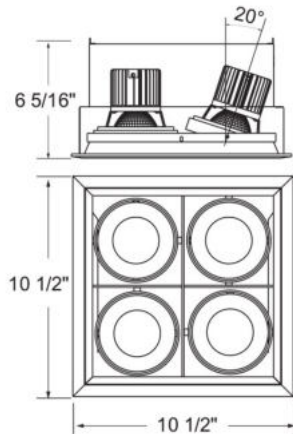

### PRODUCT DETAILS

No.	:	TE164BLED-30-4-01
Product Color	:	BLACK
Shade / Accent Colour	:	BLACK
Length	:	10.5"
Width	:	10.5"
Height	:	6.3125"
Weight	:	11lbs

### TECHNICAL DETAILS

Location	:	DRY
Approval	:	
Beam Angle	:	40
Cut Hole Length	:	9.5"
Cut Hole Width	:	9.5"