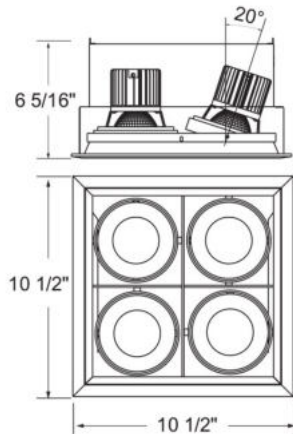

TE164BLED, 4-LIGHT SQUARE MULTIPLE, 4x15W, WHT/WHT

PRODUCT DETAILS

No.	:	TE164BLED-30-2-01
Product Color	:	BLACK
Shade / Accent Colour	:	BLACK
Length	:	10.5"
Width	:	10.5"
Height	:	6.3125"
Weight	:	11lbs

ITEM NO.	FINISH	SHADE
TE164BLED-30-2-01	BLACK	BLACK
TE164BLED-30-2-02	WHITE	BLACK
TE164BLED-30-2-22	WHITE	WHITE

TECHNICAL DETAILS

Location	:	DRY
Approval	:	
Beam Angle	:	20
Cut Hole Length	:	9.5"
Cut Hole Width	:	9.5"