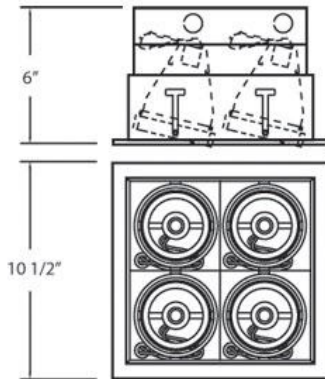

TE164B, 4-LIGHT MULTIPLE RECESSED, PAR20

PRODUCT DETAILS

No.	:	TE164B-01
Product Color	:	BLACK
Shade / Accent Colour	:	BLACK
Length	:	10.5"
Width	:	10.5"
Height	:	6"

LIGHT SOURCE DETAILS

Number of Bulbs	:	4
Light Source	:	Incandescent
Light Source Type	:	PAR20
Input Voltage	:	120V
Bulb Voltage	:	120V
Socket Type	:	E26
Wattage	:	50W
Total Wattage	:	200W
Bulb Included	:	No
Dimmable	:	Yes

Options Available

ITEM NO.	FINISH	SHADE
TE164B-01	BLACK	BLACK
TE164B-02	WHITE	BLACK
TE164B-0N	PLATINUM	BLACK
TE164B-22	WHITE	WHITE

TECHNICAL DETAILS

Location	:	DRY
Approval	:	
Horizontal Adjustment	:	35
Cut Hole Length	:	9.5"
Cut Hole Width	:	9.5"