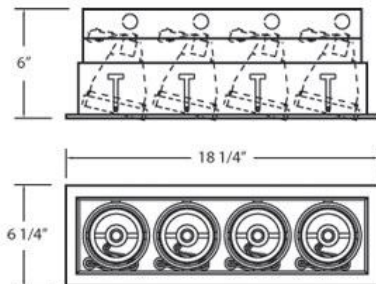

TE164A, 4-LIGHT, MULTIPLE RECESSED, PAR20

PRODUCT DETAILS

No.	:	TE164A-01
Product Color	:	BLACK
Shade / Accent Colour	:	BLACK
Length	:	18.25"
Width	:	6.25"
Height	:	6"
Weight	:	6.1lbs

LIGHT SOURCE DETAILS

Options Available

ITEM NO.	FINISH	SHADE
TE164A-01	BLACK	BLACK
TE164A-02	WHITE	BLACK
TE164A-0N	PLATINUM	BLACK
TE164A-22	WHITE	WHITE

TECHNICAL DETAILS

Location	:	DRY
Approval	:	
Horizontal Adjustment	:	35
Cut Hole Length	:	17.5"
Cut Hole Width	:	5.125"