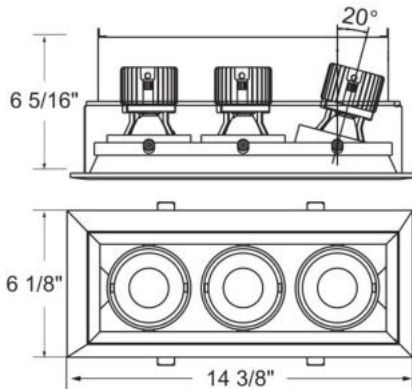

TE163LED, 3-LIGHT LED MULTIPLE RECESS

PRODUCT DETAILS

No.	:	TE163LED-40-4-01
Product Color	:	BLACK
Shade / Accent Colour	:	BLACK
Length	:	14.375"
Width	:	6.125"
Height	:	6.3125"

LIGHT SOURCE DETAILS

Light Source Type	:	INTEGRATED LED
Input Voltage	:	120V
Bulb Voltage	:	120V
Socket Type	:	LED
Total Wattage	:	45W
Total Lumen	:	3870lm
Kelvin	:	4000K
CRI	:	90
Dimmable	:	Yes

Options Available

ITEM NO.	FINISH	SHADE
TE163LED-40-4-01	BLACK	BLACK
TE163LED-40-4-02	WHITE	BLACK
TE163LED-40-4-0N	PLATINUM	BLACK
TE163LED-40-4-22	WHITE	WHITE

TECHNICAL DETAILS

Location	:	DRY
Approval	:	
Title 24	:	Yes
Beam Angle	:	40
Cut Hole Length	:	13.5"
Cut Hole Width	:	5.188"