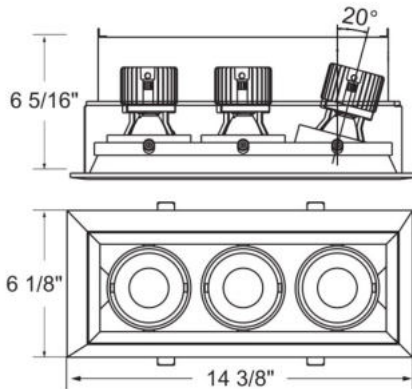

TE163LED, 3-LIGHT LED MULTIPLE RECESS

PRODUCT DETAILS

No.	:	TE163LED-35-4-01
Product Color	:	BLACK
Shade / Accent Colour	:	BLACK
Length	:	14.375"
Width	:	6.125"
Height	:	6.3125"

LIGHT SOURCE DETAILS

Light Source Type	:	INTEGRATED LED
Input Voltage	:	120V
Bulb Voltage	:	120V
Socket Type	:	LED
Total Wattage	:	45W
Total Lumen	:	3870lm
Kelvin	:	3500K
CRI	:	90
Dimmable	:	Yes

Options Available

ITEM NO.	FINISH	SHADE
TE163LED-35-4-01	BLACK	BLACK
TE163LED-35-4-02	WHITE	BLACK
TE163LED-35-4-0N	PLATINUM	BLACK
TE163LED-35-4-22	WHITE	WHITE

TECHNICAL DETAILS

Location	:	DRY
Approval	:	
Title 24	:	Yes
Beam Angle	:	40
Cut Hole Length	:	13.5"
Cut Hole Width	:	5.188"