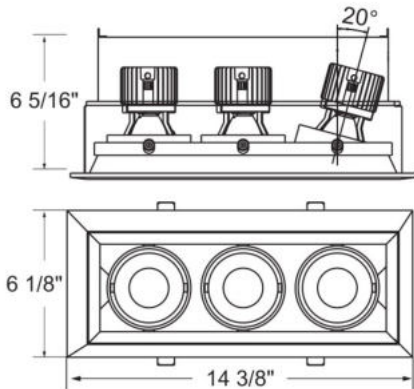

TE163LED, 3-LIGHT LED MULTIPLE RECESS

PRODUCT DETAILS

| | | |
|-----------------------|---|------------------|
| No. | : | TE163LED-35-2-01 |
| Product Color | : | BLACK |
| Shade / Accent Colour | : | BLACK |
| Length | : | 14.375" |
| Width | : | 6.125" |
| Height | : | 6.3125" |

TECHNICAL DETAILS

| | | |
|-----------------|---|--|
| Location | : | DRY |
| Approval | : |  |
| Title 24 | : | Yes |
| Beam Angle | : | 20 |
| Cut Hole Length | : | 13.5" |
| Cut Hole Width | : | 5.188" |