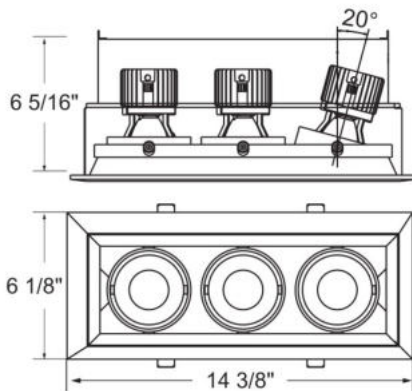

TE163LED, 3-LIGHT LED MULTIPLE RECESS

PRODUCT DETAILS

No.	:	TE163LED-30-4-01
Product Color	:	BLACK
Shade / Accent Colour	:	BLACK
Length	:	14.375"
Width	:	6.125"
Height	:	6.3125"

LIGHT SOURCE DETAILS

Light Source Type	:	INTEGRATED LED
Input Voltage	:	120V
Bulb Voltage	:	120V
Socket Type	:	LED
Total Wattage	:	45W
Total Lumen	:	3870lm
Kelvin	:	3000K
CRI	:	90
Dimmable	:	Yes

Options Available

ITEM NO.	FINISH	SHADE
TE163LED-30-4-01	BLACK	BLACK
TE163LED-30-4-02	WHITE	BLACK
TE163LED-30-4-0N	PLATINUM	BLACK
TE163LED-30-4-22	WHITE	WHITE

TECHNICAL DETAILS

Location	:	DRY
Approval	:	
Title 24	:	Yes
Beam Angle	:	40
Cut Hole Length	:	13.5"
Cut Hole Width	:	5.188"