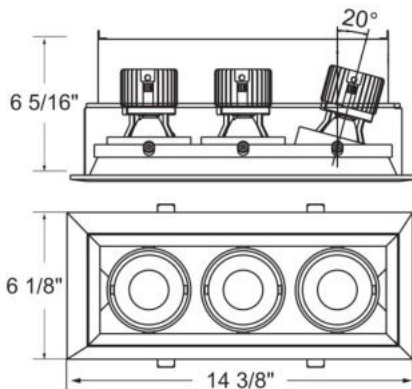

### PRODUCT DETAILS

No.	:	TE163LED-30-2-01
Product Color	:	BLACK
Shade / Accent Colour	:	BLACK
Length	:	14.375"
Width	:	6.125"
Height	:	6.3125"

### TECHNICAL DETAILS

Location	:	DRY
Approval	:	
Title 24	:	Yes
Beam Angle	:	20
Cut Hole Length	:	13.5"
Cut Hole Width	:	5.188"