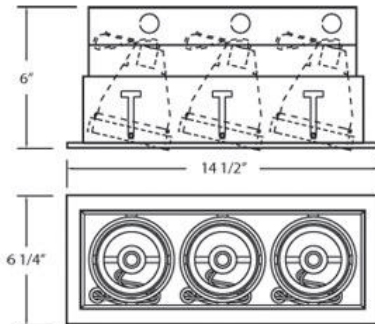

TE163, 3-LIGHT, MULTIPLE RECESSED, PAR20

PRODUCT DETAILS

No.	:	TE163-01
Product Color	:	BLACK
Shade / Accent Colour	:	BLACK
Length	:	14.5"
Width	:	6.25"
Height	:	6"
Weight	:	4.6lbs

LIGHT SOURCE DETAILS

Number of Bulbs	:	3
Light Source	:	Incandescent
Light Source Type	:	PAR20
Input Voltage	:	120V
Bulb Voltage	:	120V
Socket Type	:	E26
Wattage	:	50W
Total Wattage	:	150W
Bulb Included	:	No
Dimmable	:	Yes

Options Available

ITEM NO.	FINISH	SHADE
TE163-01	BLACK	BLACK
TE163-02	WHITE	BLACK
TE163-0N	PLATINUM	BLACK
TE163-22	WHITE	WHITE

TECHNICAL DETAILS

Location	:	DRY
Approval	:	
Horizontal Adjustment	:	35
Cut Hole Length	:	13.375"
Cut Hole Width	:	5.125"