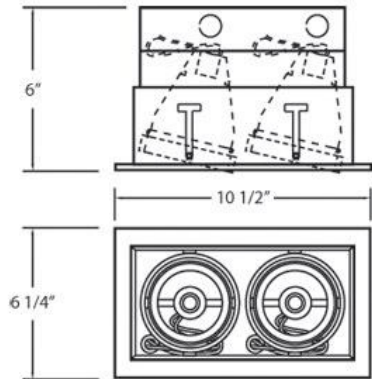

### TECHNICAL DETAILS

Location	:	DRY
Approval	:	
Horizontal Adjustment	:	35
Cut Hole Length	:	9.5"
Cut Hole Width	:	5.125"