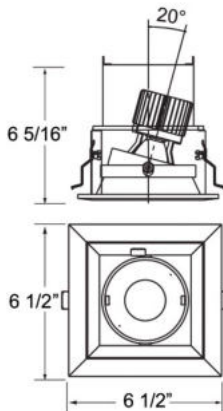

TE161LED, 1-LIGHT LED MULTIPLE RECESS

PRODUCT DETAILS

No.	:	TE161LED-30-4-01
Product Color	:	BLACK
Shade / Accent Colour	:	BLACK
Length	:	6.5"
Width	:	6.5"
Height	:	6.3125"

LIGHT SOURCE DETAILS

Light Source Type	:	INTEGRATED LED
Input Voltage	:	120V
Bulb Voltage	:	120V
Socket Type	:	LED
Total Wattage	:	15W
Total Lumen	:	1290lm
Kelvin	:	3000K
CRI	:	90
Dimmable	:	Yes

Options Available

ITEM NO.	FINISH	SHADE
TE161LED-30-4-01	BLACK	BLACK
TE161LED-30-4-02	WHITE	BLACK
TE161LED-30-4-0N	PLATINUM	BLACK
TE161LED-30-4-22	WHITE	WHITE

TECHNICAL DETAILS

Location	:	DRY
Approval	:	
Title 24	:	Yes
Beam Angle	:	40
Cut Hole Length	:	5.125"
Cut Hole Width	:	5.125"