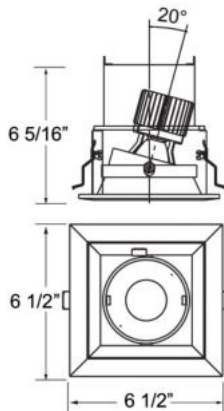

TE161LED, 1-LIGHT LED MULTIPLE RECESS

PRODUCT DETAILS

No.	:	TE161LED-30-2-01
Product Color	:	BLACK
Shade / Accent Colour	:	BLACK
Length	:	6.5"
Width	:	6.5"
Height	:	6.3125"

LIGHT SOURCE DETAILS

Light Source Type	:	INTEGRATED LED
Input Voltage	:	120V
Bulb Voltage	:	120V
Socket Type	:	LED
Total Wattage	:	15W
Total Lumen	:	1290lm
Kelvin	:	3000K
CRI	:	90
Dimmable	:	Yes

Options Available

ITEM NO.	FINISH	SHADE
TE161LED-30-2-01	BLACK	BLACK
TE161LED-30-2-02	WHITE	BLACK
TE161LED-30-2-22	WHITE	WHITE
TE161LED-35-2-0N	PLATINUM	BLACK

TECHNICAL DETAILS

Location	:	DRY
Approval	:	
Title 24	:	Yes
Beam Angle	:	20
Cut Hole Length	:	5.125"
Cut Hole Width	:	5.125"