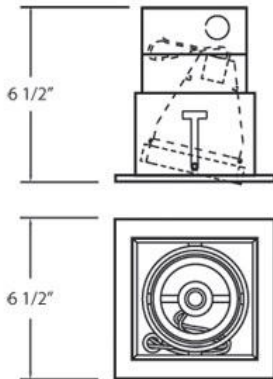

TE161, 1-LIGHT, MULTIPLE RECESSED, PAR20

PRODUCT DETAILS

No.	:	TE161-01
Product Color	:	BLACK
Shade / Accent Colour	:	BLACK
Length	:	6.5"
Width	:	6.5"
Height	:	6.5"
Weight	:	2.5lbs

LIGHT SOURCE DETAILS

Number of Bulbs	:	1
Light Source	:	Incandescent
Light Source Type	:	PAR20
Input Voltage	:	120V
Bulb Voltage	:	120V
Socket Type	:	E26
Wattage	:	50W
Total Wattage	:	50W
Bulb Included	:	No
Dimmable	:	Yes

Options Available

ITEM NO.	FINISH	SHADE
TE161-01	BLACK	BLACK
TE161-02	WHITE	BLACK
TE161-0N	PLATINUM	BLACK
TE161-22	WHITE	WHITE

TECHNICAL DETAILS

Location	:	DRY
Approval	:	
Horizontal Adjustment	:	35
Cut Hole Length	:	5.125"
Cut Hole Width	:	5.125"