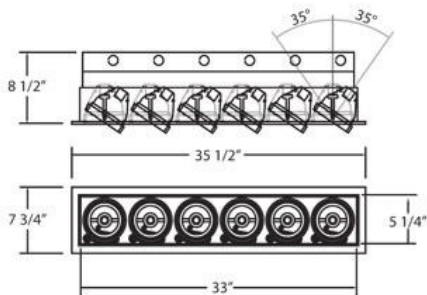

### PRODUCT DETAILS

No.	:	TE136A-02
Product Color	:	WHITE
Shade / Accent Colour	:	BLACK
Length	:	35.5"
Width	:	7.75"
Height	:	8.5"

### TECHNICAL DETAILS

Location	:	DRY
Approval	:	
Horizontal Adjustment	:	35
Cut Hole Length	:	34.5"
Cut Hole Width	:	6.75"