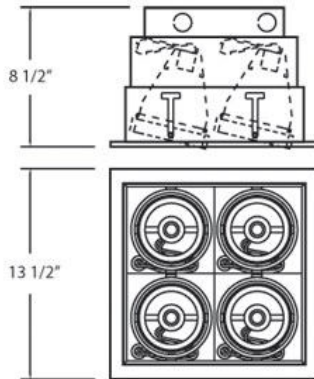

TE134B, 4-LIGHT, MULTIPLE RECESSED, PAR30

PRODUCT DETAILS

No.	:	TE134B-01
Product Color	:	BLACK
Shade / Accent Colour	:	BLACK
Length	:	13.5"
Width	:	13.5"
Height	:	8.5"

LIGHT SOURCE DETAILS

Number of Bulbs	:	4
Light Source	:	Incandescent
Light Source Type	:	PAR30
Input Voltage	:	120V
Bulb Voltage	:	120V
Socket Type	:	E26
Wattage	:	75W
Total Wattage	:	300W
Bulb Included	:	No
Dimmable	:	Yes

Options Available

ITEM NO.	FINISH	SHADE
TE134B-01	BLACK	BLACK
TE134B-02	WHITE	BLACK
TE134B-0N	PLATINUM	BLACK
TE134B-22	WHITE	WHITE

TECHNICAL DETAILS

Location	:	DRY
Approval	:	
Horizontal Adjustment	:	35
Cut Hole Length	:	12.75"
Cut Hole Width	:	12.75"