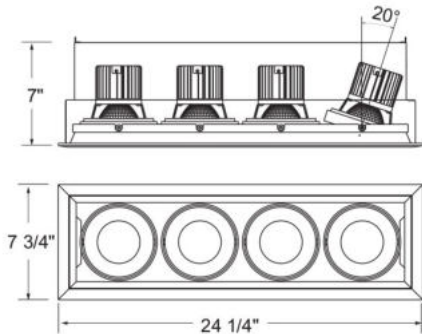

### PRODUCT DETAILS

No.	:	TE134ALED-40-4-01
Product Color	:	BLACK
Shade / Accent Colour	:	BLACK
Length	:	24.5"
Width	:	7.75"
Height	:	7"

### LIGHT SOURCE DETAILS

Light Source Type	:	INTEGRATED LED
Input Voltage	:	120V
Bulb Voltage	:	120V
Socket Type	:	LED
Total Wattage	:	104W
Total Lumen	:	10000lm
Kelvin	:	4000K
CRI	:	90
Dimmable	:	Yes

### TECHNICAL DETAILS

Title 24	:	Yes
Beam Angle	:	40
Cut Hole Length	:	23.5"
Cut Hole Width	:	6.75"