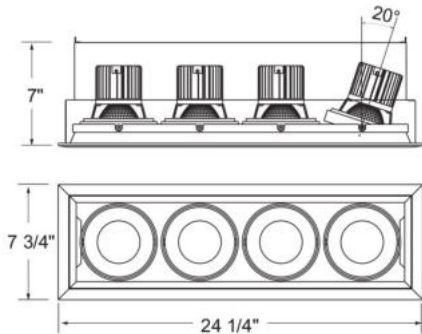

TE134ALED, 4-LIGHT, LINEAR MULTIPLE RECESSED,LED

PRODUCT DETAILS

| | | |
|-----------------------|---|-------------------|
| No. | : | TE134ALED-40-2-01 |
| Product Color | : | BLACK |
| Shade / Accent Colour | : | BLACK |
| Length | : | 24.5" |
| Width | : | 7.75" |
| Height | : | 7" |

LIGHT SOURCE DETAILS

| | | |
|-------------------|---|----------------|
| Light Source Type | : | INTEGRATED LED |
| Input Voltage | : | 120V |
| Bulb Voltage | : | 120V |
| Socket Type | : | LED |
| Total Wattage | : | 104W |
| Total Lumen | : | 10000lm |
| Kelvin | : | 4000K |
| CRI | : | 90 |
| Dimmable | : | Yes |

TECHNICAL DETAILS

| | | |
|-----------------|---|-------|
| Title 24 | : | Yes |
| Beam Angle | : | 20 |
| Cut Hole Length | : | 23.5" |
| Cut Hole Width | : | 6.75" |

PROJECT INFORMATION

 Job Name: Date: Type: