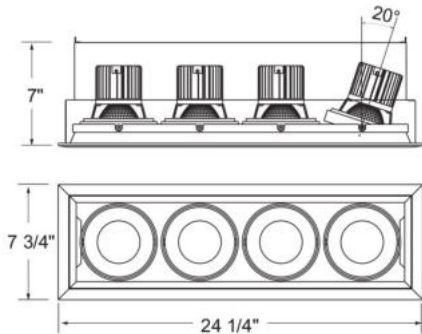

TE134ALED, 4-LIGHT, LINEAR MULTIPLE RECESSED,LED

PRODUCT DETAILS

No.	:	TE134ALED-35-4-01
Product Color	:	BLACK
Shade / Accent Colour	:	BLACK
Length	:	24.5"
Width	:	7.75"
Height	:	7"

LIGHT SOURCE DETAILS

Light Source Type	:	INTEGRATED LED
Input Voltage	:	120V
Bulb Voltage	:	120V
Socket Type	:	LED
Total Wattage	:	104W
Total Lumen	:	10000lm
Kelvin	:	3500K
CRI	:	90
Dimmable	:	Yes

Options Available

ITEM NO.	FINISH	SHADE
TE134ALED-35-4-01	BLACK	BLACK
TE134ALED-35-4-02	WHITE	BLACK
TE134ALED-35-4-0N	PLATINUM	BLACK
TE134ALED-35-4-22	WHITE	WHITE

TECHNICAL DETAILS

Title 24	:	Yes
Beam Angle	:	40
Cut Hole Length	:	23.5"
Cut Hole Width	:	6.75"