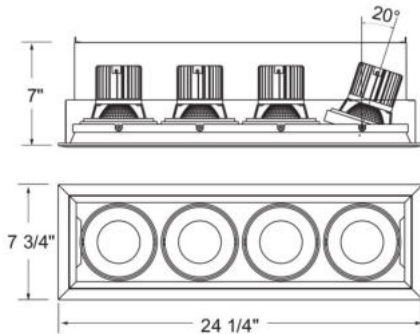

TE134ALED, 4-LIGHT, LINEAR MULTIPLE RECESSED,LED

PRODUCT DETAILS

No.	:	TE134ALED-35-2-01
Product Color	:	BLACK
Shade / Accent Colour	:	BLACK
Length	:	24.5"
Width	:	7.75"
Height	:	7"

LIGHT SOURCE DETAILS

Light Source Type	:	INTEGRATED LED
Input Voltage	:	120V
Bulb Voltage	:	120V
Socket Type	:	LED
Total Wattage	:	26W
Total Lumen	:	10000lm
Kelvin	:	3500K
CRI	:	90
Dimmable	:	Yes

Options Available

ITEM NO.	FINISH	SHADE
TE134ALED-35-2-01	BLACK	BLACK
TE134ALED-35-2-02	WHITE	BLACK
TE134ALED-35-2-0N	PLATINUM	BLACK
TE134ALED-35-2-22	WHITE	WHITE

TECHNICAL DETAILS

Title 24	:	Yes
Beam Angle	:	20
Cut Hole Length	:	23.5"
Cut Hole Width	:	6.75"