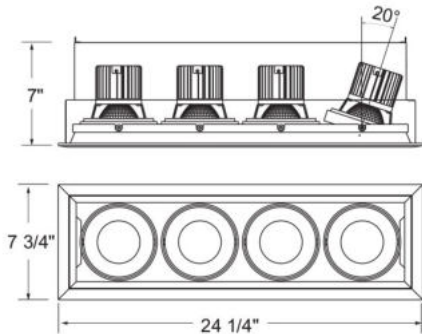

TE134ALED, 4-LIGHT, LINEAR MULTIPLE RECESSED,LED

PRODUCT DETAILS

No.	:	TE134ALED-30-4-01
Product Color	:	BLACK
Shade / Accent Colour	:	BLACK
Length	:	24.5"
Width	:	7.75"
Height	:	7"

LIGHT SOURCE DETAILS

Light Source Type	:	INTEGRATED LED
Input Voltage	:	120V
Bulb Voltage	:	120V
Socket Type	:	LED
Total Wattage	:	26W
Total Lumen	:	10000lm
Kelvin	:	3000K
CRI	:	90
Dimmable	:	Yes

Options Available

ITEM NO.	FINISH	SHADE
TE134ALED-30-4-01	BLACK	BLACK
TE134ALED-30-4-02	WHITE	BLACK
TE134ALED-30-4-0N	PLATINUM	BLACK
TE134ALED-30-4-22	WHITE	WHITE

TECHNICAL DETAILS

Title 24	:	Yes
Beam Angle	:	40
Cut Hole Length	:	23.5"
Cut Hole Width	:	6.75"