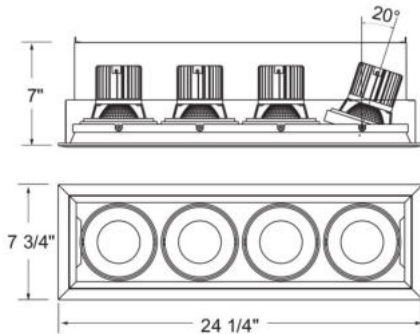

TE134ALED, 4-LIGHT, LINEAR MULTIPLE RECESSED,LED

PRODUCT DETAILS

No.	:	TE134ALED-30-2-01
Product Color	:	BLACK
Shade / Accent Colour	:	BLACK
Length	:	24.5"
Width	:	7.75"
Height	:	7"

LIGHT SOURCE DETAILS

Light Source Type	:	INTEGRATED LED
Input Voltage	:	120V
Bulb Voltage	:	120V
Socket Type	:	LED
Total Wattage	:	26W
Total Lumen	:	10000lm
Kelvin	:	3000K
CRI	:	90
Dimmable	:	Yes

Options Available

ITEM NO.	FINISH	SHADE
TE134ALED-30-2-01	BLACK	BLACK
TE134ALED-30-2-02	WHITE	BLACK
TE134ALED-30-2-0N	PLATINUM	BLACK
TE134ALED-30-2-22	WHITE	WHITE

TECHNICAL DETAILS

Title 24	:	Yes
Beam Angle	:	20
Cut Hole Length	:	23.5"
Cut Hole Width	:	6.75"