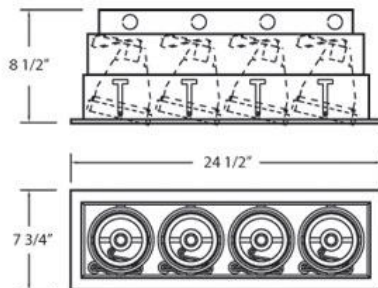

TE134A, 4-LIGHT, MULTIPLE RECESSED, PAR30

PRODUCT DETAILS

No.	:	TE134A-01
Product Color	:	BLACK
Shade / Accent Colour	:	BLACK
Length	:	24.5"
Width	:	7.75"
Height	:	8.5"

LIGHT SOURCE DETAILS

Number of Bulbs	:	4
Light Source	:	Incandescent
Light Source Type	:	PAR30
Input Voltage	:	120V
Bulb Voltage	:	120V
Socket Type	:	E26
Wattage	:	75W
Total Wattage	:	300W
Bulb Included	:	No
Dimmable	:	Yes

Options Available

ITEM NO.	FINISH	SHADE
TE134A-01	BLACK	BLACK
TE134A-02	WHITE	BLACK
TE134A-0N	PLATINUM	BLACK
TE134A-22	WHITE	WHITE

TECHNICAL DETAILS

Location	:	DRY
Approval	:	
Horizontal Adjustment	:	35
Cut Hole Length	:	23.5"
Cut Hole Width	:	6.75"