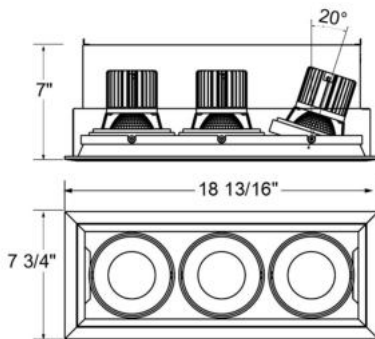

TE133LED, 3-LIGHT LED MULTIPLE RECESS

PRODUCT DETAILS

No.	:	TE133LED-35-4-0N
Product Color	:	PLATINUM
Shade / Accent Colour	:	BLACK
Length	:	18.8125"
Width	:	7.75"
Height	:	7"
Weight	:	7lbs

LIGHT SOURCE DETAILS

Light Source Type	:	INTEGRATED LED
Input Voltage	:	120V
Bulb Voltage	:	120V
Socket Type	:	LED
Total Wattage	:	78W
Total Lumen	:	7500lm
Kelvin	:	3000K
CRI	:	90
Dimmable	:	Yes

Options Available

ITEM NO.	FINISH	SHADE
TE133LED-35-4-0N	PLATINUM	BLACK

TECHNICAL DETAILS

Driver	:	Inventronics 35W Current Driver
Location	:	DRY
Approval	:	
Title 24	:	Yes
Cut Hole Length	:	18"
Cut Hole Width	:	6.75"

PROJECT INFORMATION

 Job Name: Date: Type:

 Comments: