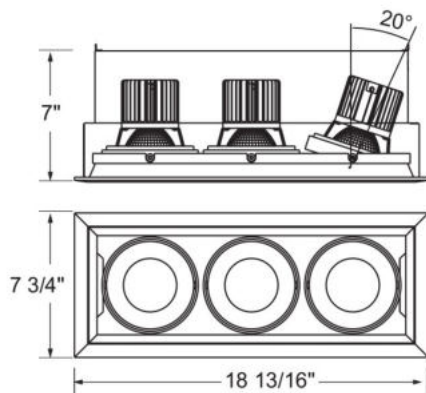

TE133LED, 3-LIGHT LED MULTIPLE RECESS

PRODUCT DETAILS

No.	:	TE133LED-30-4-01
Product Color	:	BLACK
Shade / Accent Colour	:	BLACK
Length	:	18.8125"
Width	:	7.75"
Height	:	7"
Weight	:	7lbs

LIGHT SOURCE DETAILS

Light Source Type	:	INTEGRATED LED
Input Voltage	:	120V
Bulb Voltage	:	120V
Socket Type	:	LED
Total Wattage	:	78W
Total Lumen	:	7500lm
Kelvin	:	3000K
CRI	:	90
Dimmable	:	Yes

Options Available

ITEM NO.	FINISH	SHADE
TE133LED-30-4-01	BLACK	BLACK
TE133LED-30-4-02	WHITE	BLACK
TE133LED-30-4-0N	PLATINUM	BLACK
TE133LED-30-4-22	WHITE	WHITE

TECHNICAL DETAILS

Driver	:	Inventronics 35W Current Driver
Location	:	DRY
Approval	:	
Title 24	:	Yes
Beam Angle	:	40
Cut Hole Length	:	18"
Cut Hole Width	:	6.75"

PROJECT INFORMATION

 Job Name: Date: Type: