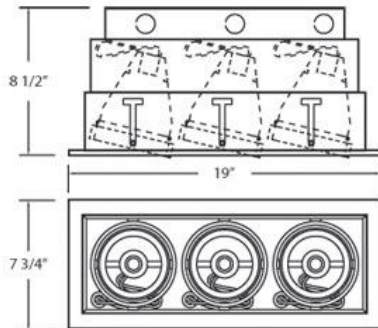

TE133, 3-LIGHT, MULTIPLE RECESSED, PAR30

PRODUCT DETAILS

No.	:	TE133-01
Product Color	:	BLACK
Shade / Accent Colour	:	BLACK
Length	:	19"
Width	:	7.75"
Height	:	8.5"
Weight	:	7lbs

LIGHT SOURCE DETAILS

Number of Bulbs	:	3
Light Source	:	Incandescent
Light Source Type	:	PAR30
Input Voltage	:	120V
Bulb Voltage	:	120V
Socket Type	:	E26
Wattage	:	75W
Total Wattage	:	225W
Bulb Included	:	No
Dimmable	:	Yes

Options Available

ITEM NO.	FINISH	SHADE
TE133-01	BLACK	BLACK
TE133-02	WHITE	BLACK
TE133-0N	PLATINUM	BLACK
TE133-22	WHITE	WHITE

TECHNICAL DETAILS

Location	:	DRY
Approval	:	
Horizontal Adjustment	:	35
Cut Hole Length	:	18"
Cut Hole Width	:	6.75"