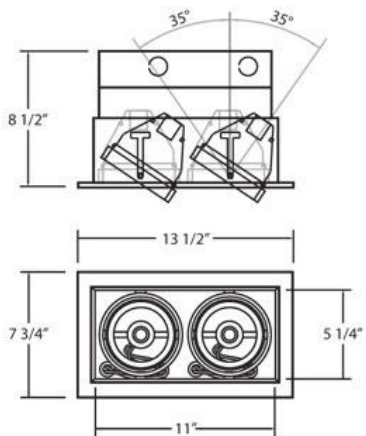

TE132, 2-LIGHT, MULTIPLE RECESSED, PAR30

PRODUCT DETAILS

No.	:	TE132-01
Product Color	:	BLACK
Shade / Accent Colour	:	BLACK
Length	:	13.5"
Width	:	7.75"
Height	:	8.5"
Weight	:	5lbs

LIGHT SOURCE DETAILS

Number of Bulbs	:	2
Light Source	:	Incandescent
Light Source Type	:	PAR30
Input Voltage	:	120V
Bulb Voltage	:	120V
Socket Type	:	E26
Wattage	:	75W
Total Wattage	:	150W
Bulb Included	:	No
Dimmable	:	Yes

Options Available

ITEM NO.	FINISH	SHADE
TE132-01	BLACK	BLACK
TE132-02	WHITE	BLACK
TE132-0N	PLATINUM	BLACK
TE132-22	WHITE	WHITE

TECHNICAL DETAILS

Location	:	DRY
Approval	:	
Horizontal Adjustment	:	35
Cut Hole Length	:	12.75"
Cut Hole Width	:	6.75"