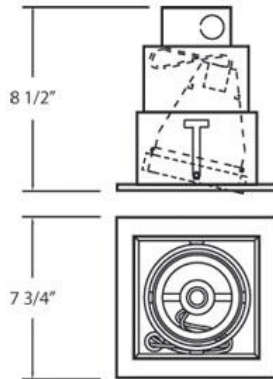

TE131, 1-LIGHT, MULTIPLE RECESSED, PAR30

PRODUCT DETAILS

No.	:	TE131-01
Product Color	:	BLACK
Shade / Accent Colour	:	BLACK
Length	:	7.75"
Width	:	7.75"
Height	:	8.5"
Weight	:	3lbs

LIGHT SOURCE DETAILS

Number of Bulbs	:	1
Light Source	:	Incandescent
Light Source Type	:	PAR30
Input Voltage	:	120V
Bulb Voltage	:	120V
Socket Type	:	E26
Wattage	:	75W
Total Wattage	:	75W
Bulb Included	:	No
Dimmable	:	Yes

Options Available

ITEM NO.	FINISH	SHADE
TE131-01	BLACK	BLACK
TE131-02	WHITE	BLACK
TE131-0N	BLACK	PLATINUM
TE131-22	WHITE	WHITE

TECHNICAL DETAILS

Location	:	DRY
Approval	:	
Horizontal Adjustment	:	35
Cut Hole Length	:	6.75"
Cut Hole Width	:	6.75"