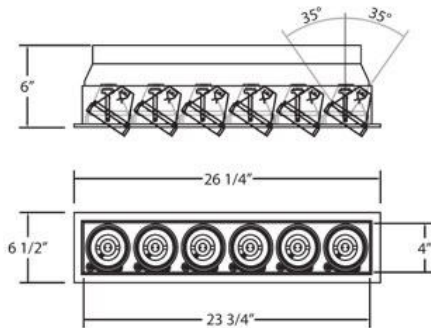

TE116ATR, 6-LIGHT, MULTIPLE RECESSED, MR16,W/TRANSFORMER

PRODUCT DETAILS

No.	:	TE116ATR-01
Product Color	:	BLACK
Shade / Accent Colour	:	BLACK
Length	:	26.25"
Width	:	6.5"
Height	:	6"
Weight	:	8.2lbs

LIGHT SOURCE DETAILS

ITEM NO.	FINISH	SHADE
TE116ATR-01	BLACK	BLACK
TE116ATR-02	WHITE	BLACK
TE116ATR-22	WHITE	WHITE

TECHNICAL DETAILS

Location	:	DRY
Approval	:	
Horizontal Adjustment	:	35
Cut Hole Length	:	25.313"
Cut Hole Width	:	5.125"