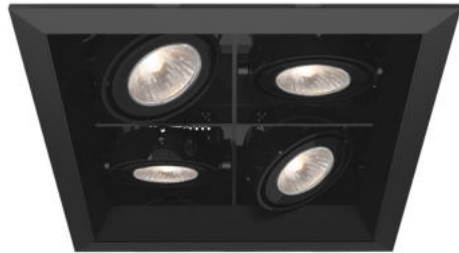

TE114BGU10, 4-LIGHT GU10 MULTIPLE RECESS

PRODUCT DETAILS

No.	:	TE114BGU10-01
Product Color	:	BLACK
Shade / Accent Colour	:	BLACK
Length	:	10.5625"
Width	:	10.5625"
Height	:	6.75"

LIGHT SOURCE DETAILS

Number of Bulbs	:	4
Light Source	:	Halogen
Light Source Type	:	GU10
Input Voltage	:	120V
Bulb Voltage	:	120V
Socket Type	:	GU10
Wattage	:	50W
Total Wattage	:	200W
Bulb Included	:	No
Dimmable	:	Yes

Options Available

ITEM NO.	FINISH	SHADE
TE114BGU10-01	BLACK	BLACK
TE114BGU10-02	WHITE	BLACK
TE114BGU10-0N	BLACK	PLATINUM
TE114BGU10-22	WHITE	WHITE

TECHNICAL DETAILS

Location	:	DRY
Approval	:	
Horizontal Adjustment	:	35
Cut Hole Length	:	9.5"
Cut Hole Width	:	9.5"