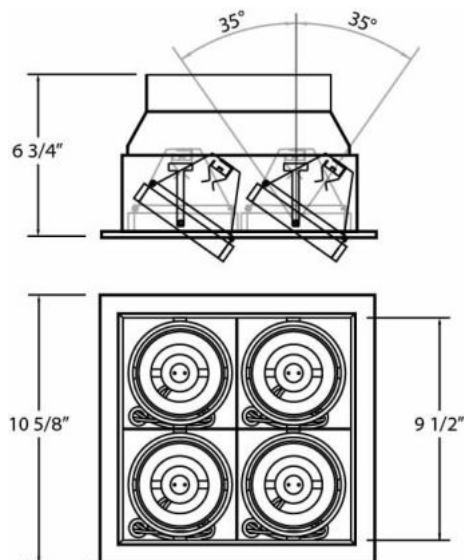

TE114BGU10, 4-LIGHT GU10 MULTIPLE RECESS

PRODUCT DETAILS

No.	:	TE114BGU10-01
Product Color	:	BLACK
Shade / Accent Colour	:	BLACK
Length	:	10.5625"
Width	:	10.5625"
Height	:	6.75"

LIGHT SOURCE DETAILS

Number of Bulbs	:	4
Light Source	:	Halogen
Light Source Type	:	GU10
Input Voltage	:	120V
Bulb Voltage	:	120V
Socket Type	:	GU10
Wattage	:	50W
Total Wattage	:	200W
Bulb Included	:	No
Dimmable	:	Yes

Options Available

ITEM NO.	FINISH	SHADE
TE114BGU10-01	BLACK	BLACK
TE114BGU10-02	WHITE	BLACK
TE114BGU10-0N	BLACK	PLATINUM
TE114BGU10-22	WHITE	WHITE

TECHNICAL DETAILS

Location	:	DRY
Approval	:	
Horizontal Adjustment	:	35
Cut Hole Length	:	9.5"
Cut Hole Width	:	9.5"