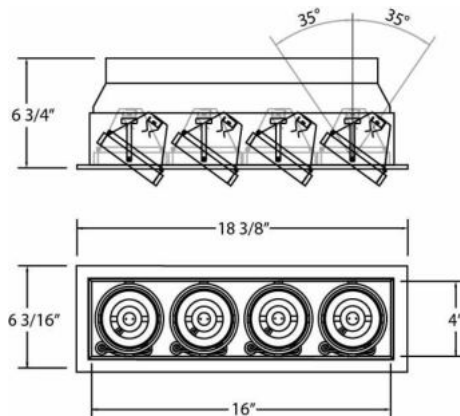

### PRODUCT DETAILS

No.	:	TE114AGU10-01
Product Color	:	BLACK
Shade / Accent Colour	:	BLACK
Length	:	18.375"
Width	:	6.1875"
Height	:	6.75"

### TECHNICAL DETAILS

Location	:	DRY
Approval	:	
Horizontal Adjustment	:	35
Cut Hole Length	:	17.5"
Cut Hole Width	:	5.125"